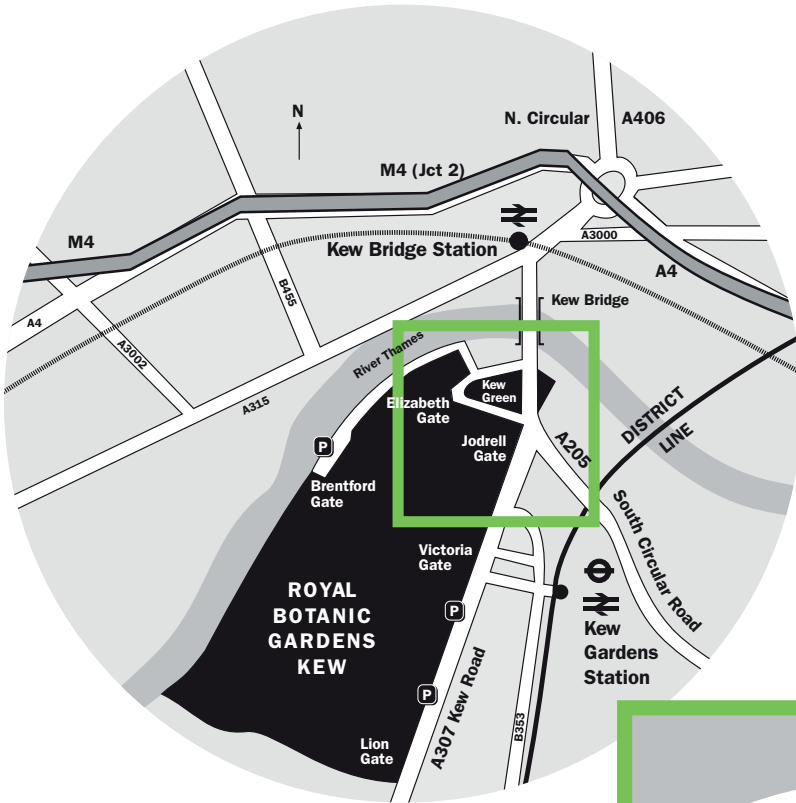

Royal Botanic Gardens Kew

How to get to **Jodrell Gate**

Royal Botanic Gardens, Kew
Richmond Surrey, TW9 3AE

+44 (0)20 8332 5000 www.kew.org