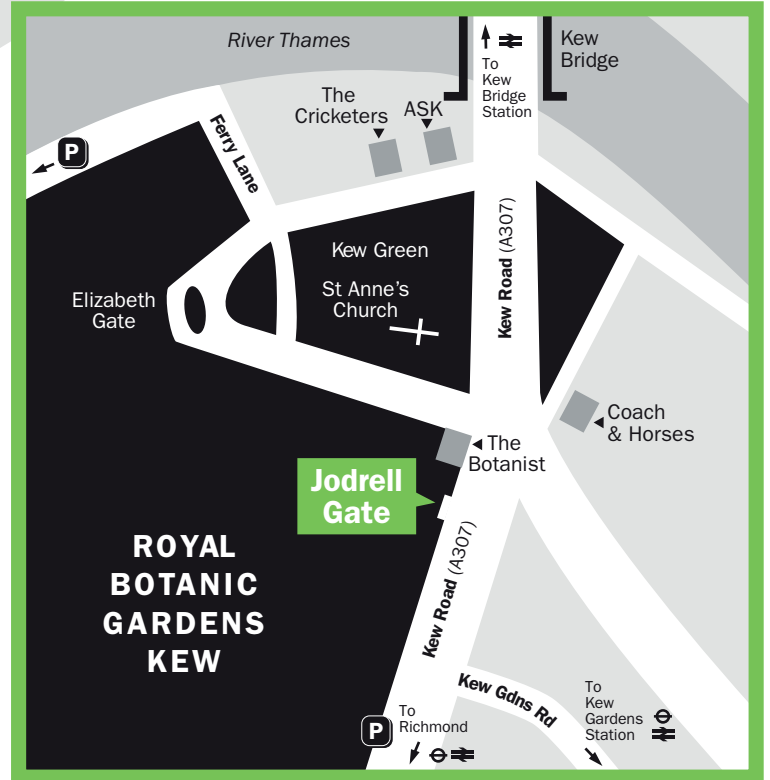

Royal Botanic Gardens Kew

How to get to **Jodrell Gate**

Royal Botanic Gardens, Kew
Richmond Surrey, TW9 3AE

+44 (0)20 8332 5000 www.kew.org