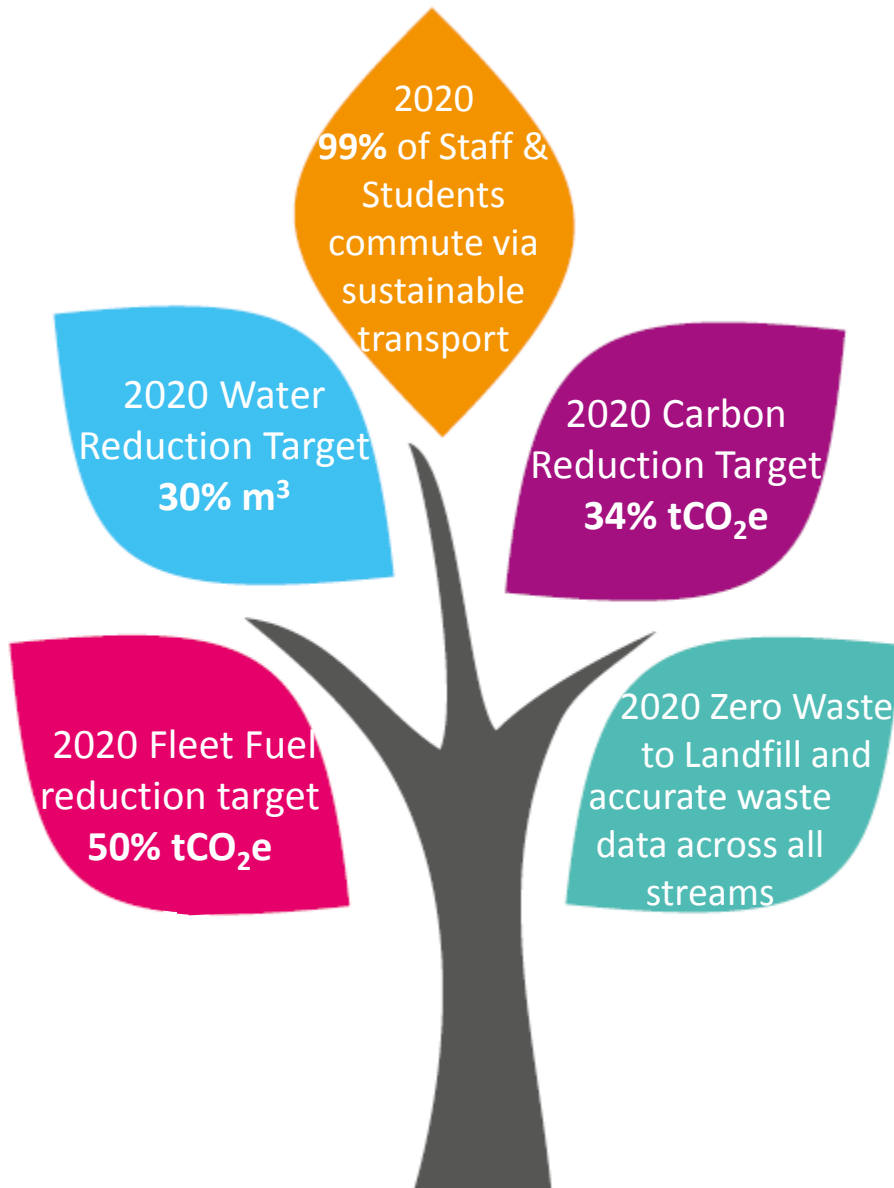

## Our Environmental Contribution- Targets

### Our main Environmental Sustainability Targets

The following figure summarises our targets, these will be reported on in the Annual Sustainability Report. They have been informed by the GRI G4 requirements and the QMUL stakeholder consultation process. These targets are reviewed annually for suitability and approved by the Sustainability Committee.