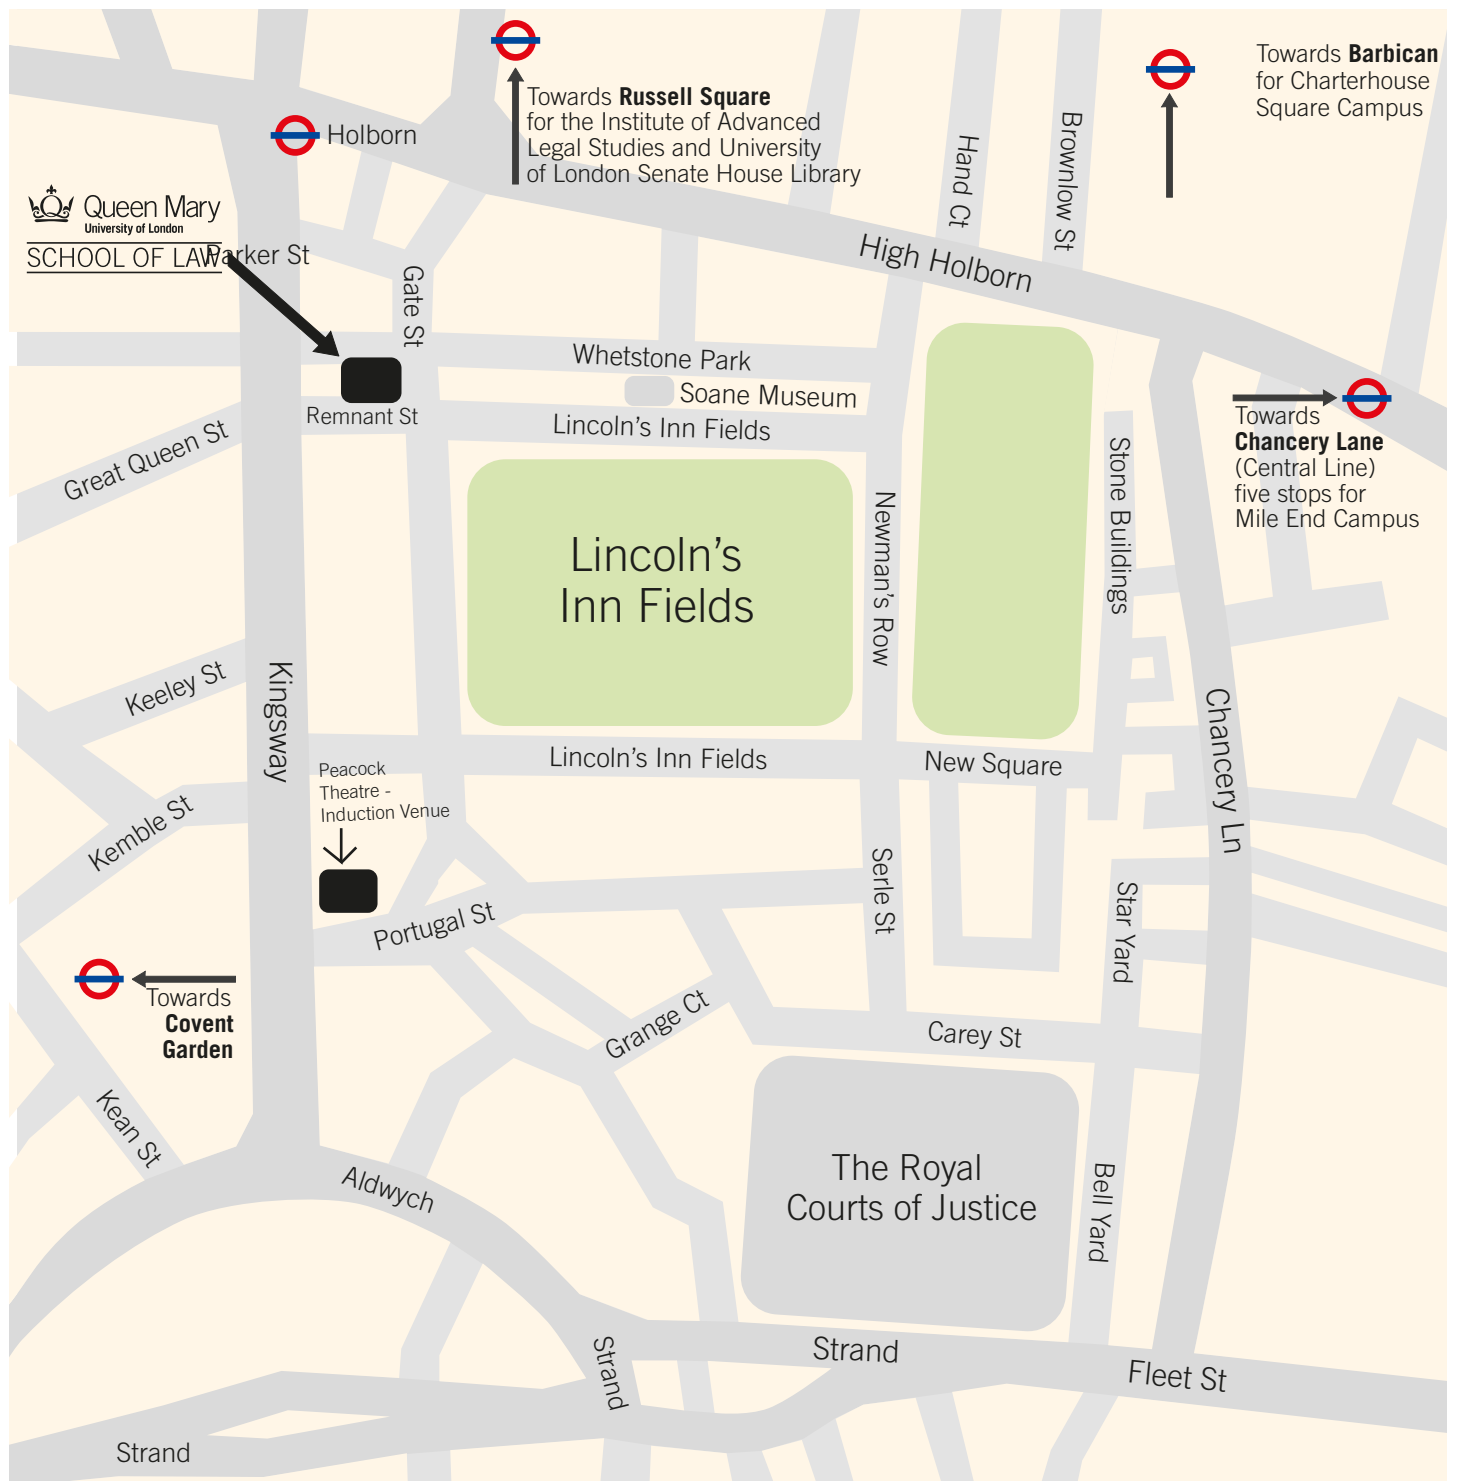

Queen Mary, University of London Lincoln's Inn Fields Postgraduate Law Campus (Including Induction Venue)

School of Law (Lincoln's Inn Fields Campus)
Queen Mary, University of London
67-69 Lincoln's Inn Fields
London WC2A 3JB
Tel: +44 (0)20 7882 8100
Fax: +44 (0)20 7882 8101
ccls-reception@qmul.ac.uk